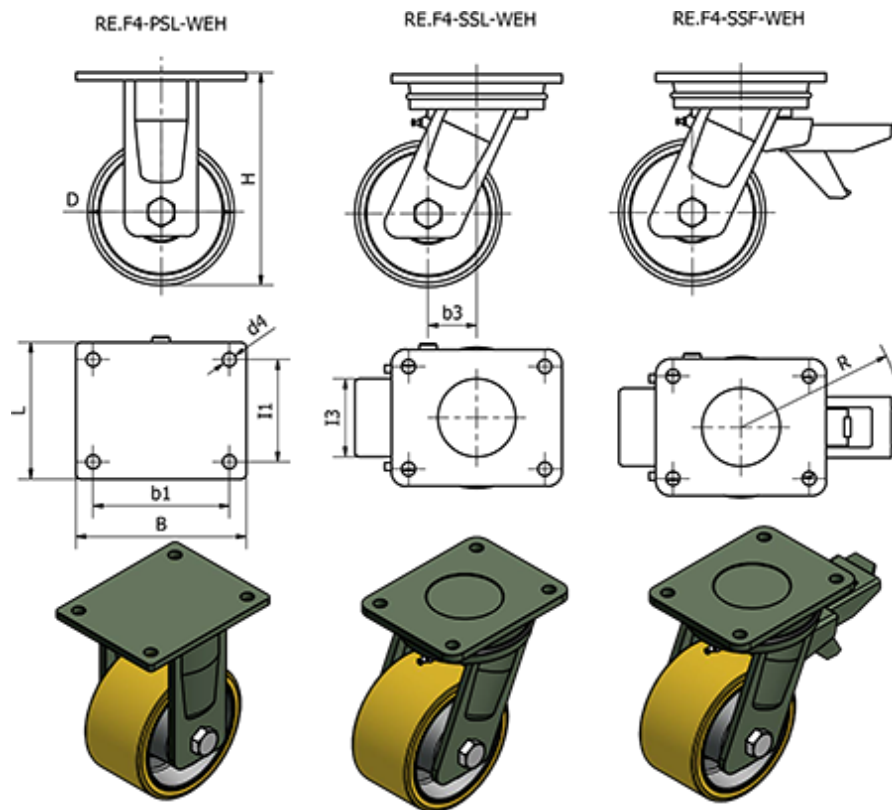

Article number: 2314451429

Description: E+G Cast iron wheel 451429
RE.F4-200-SSL-WEH - Turning plate wo/brake

Measures

B	= 175	I1	= 105
b1	= 140	I3	= 80
b3	= 65	L	= 140
Code	= 451429	R	= 166
D	= 200	Rolling resistance (N)	= 4500
d4	= 14	Type	= RE.F4-200-SSL-WEH
Dynamic carrying capacity (N)	= 16000	Weight (g)	= 1372
H	= 275		